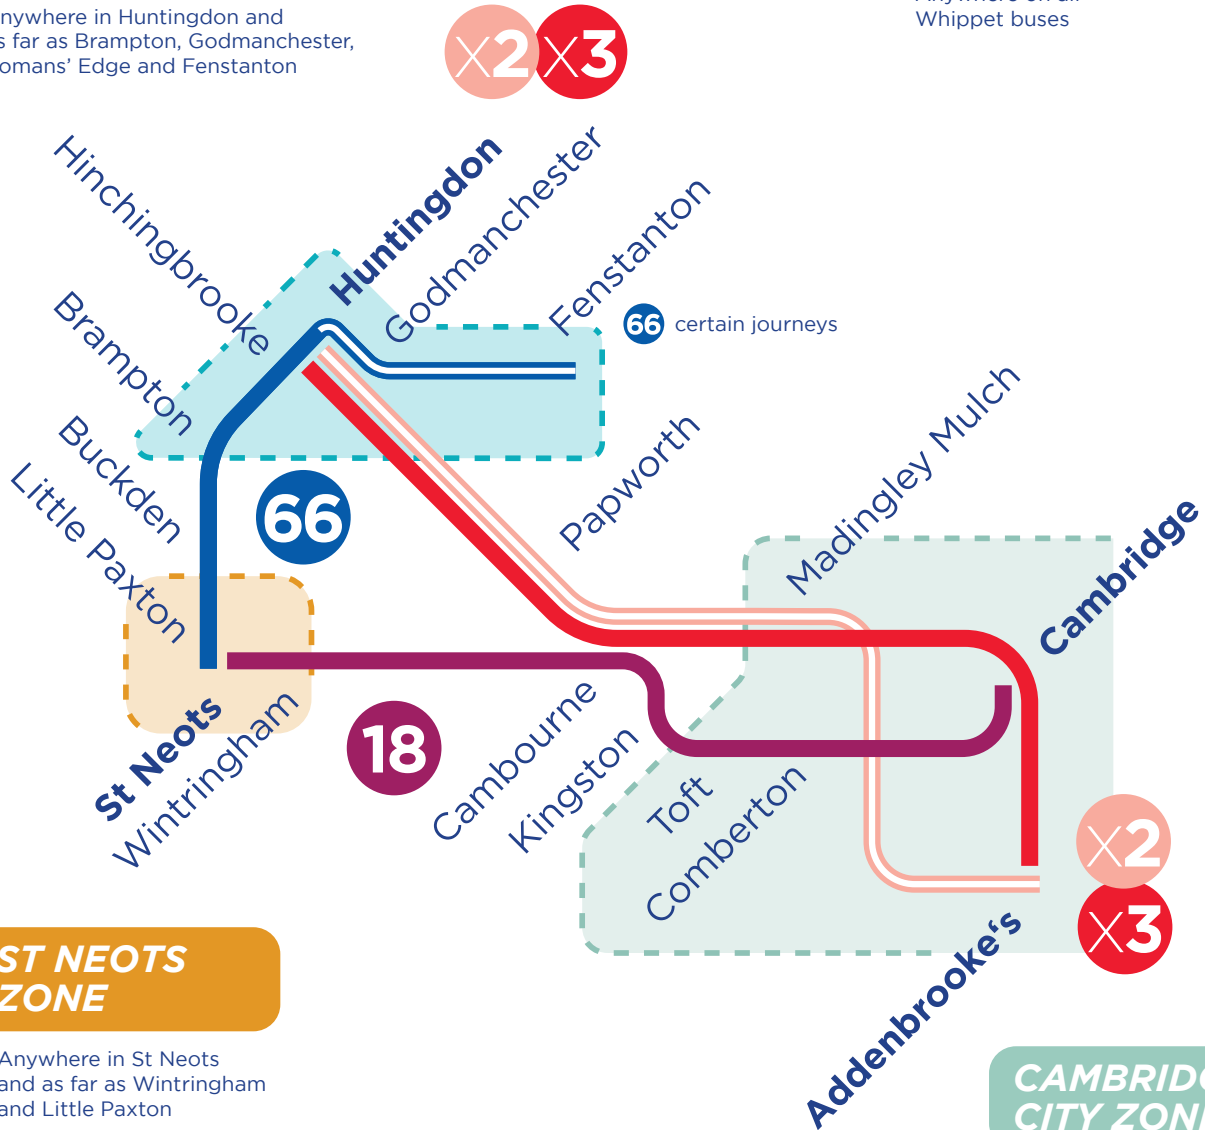

OUR FARE ZONES

HUNTINGDON ZONE

Anywhere in Huntingdon and as far as Brampton, Godmanchester, Romans' Edge and Fenstanton

ALL ZONES

Anywhere on all Whippet buses

ST NEOTS ZONE

Anywhere in St Neots and as far as Wintringham and Little Paxton

CAMBRIDGE CITY ZONE

Anywhere in Cambridge, including on Universal, and as far as Madingley Mulch and Toft village