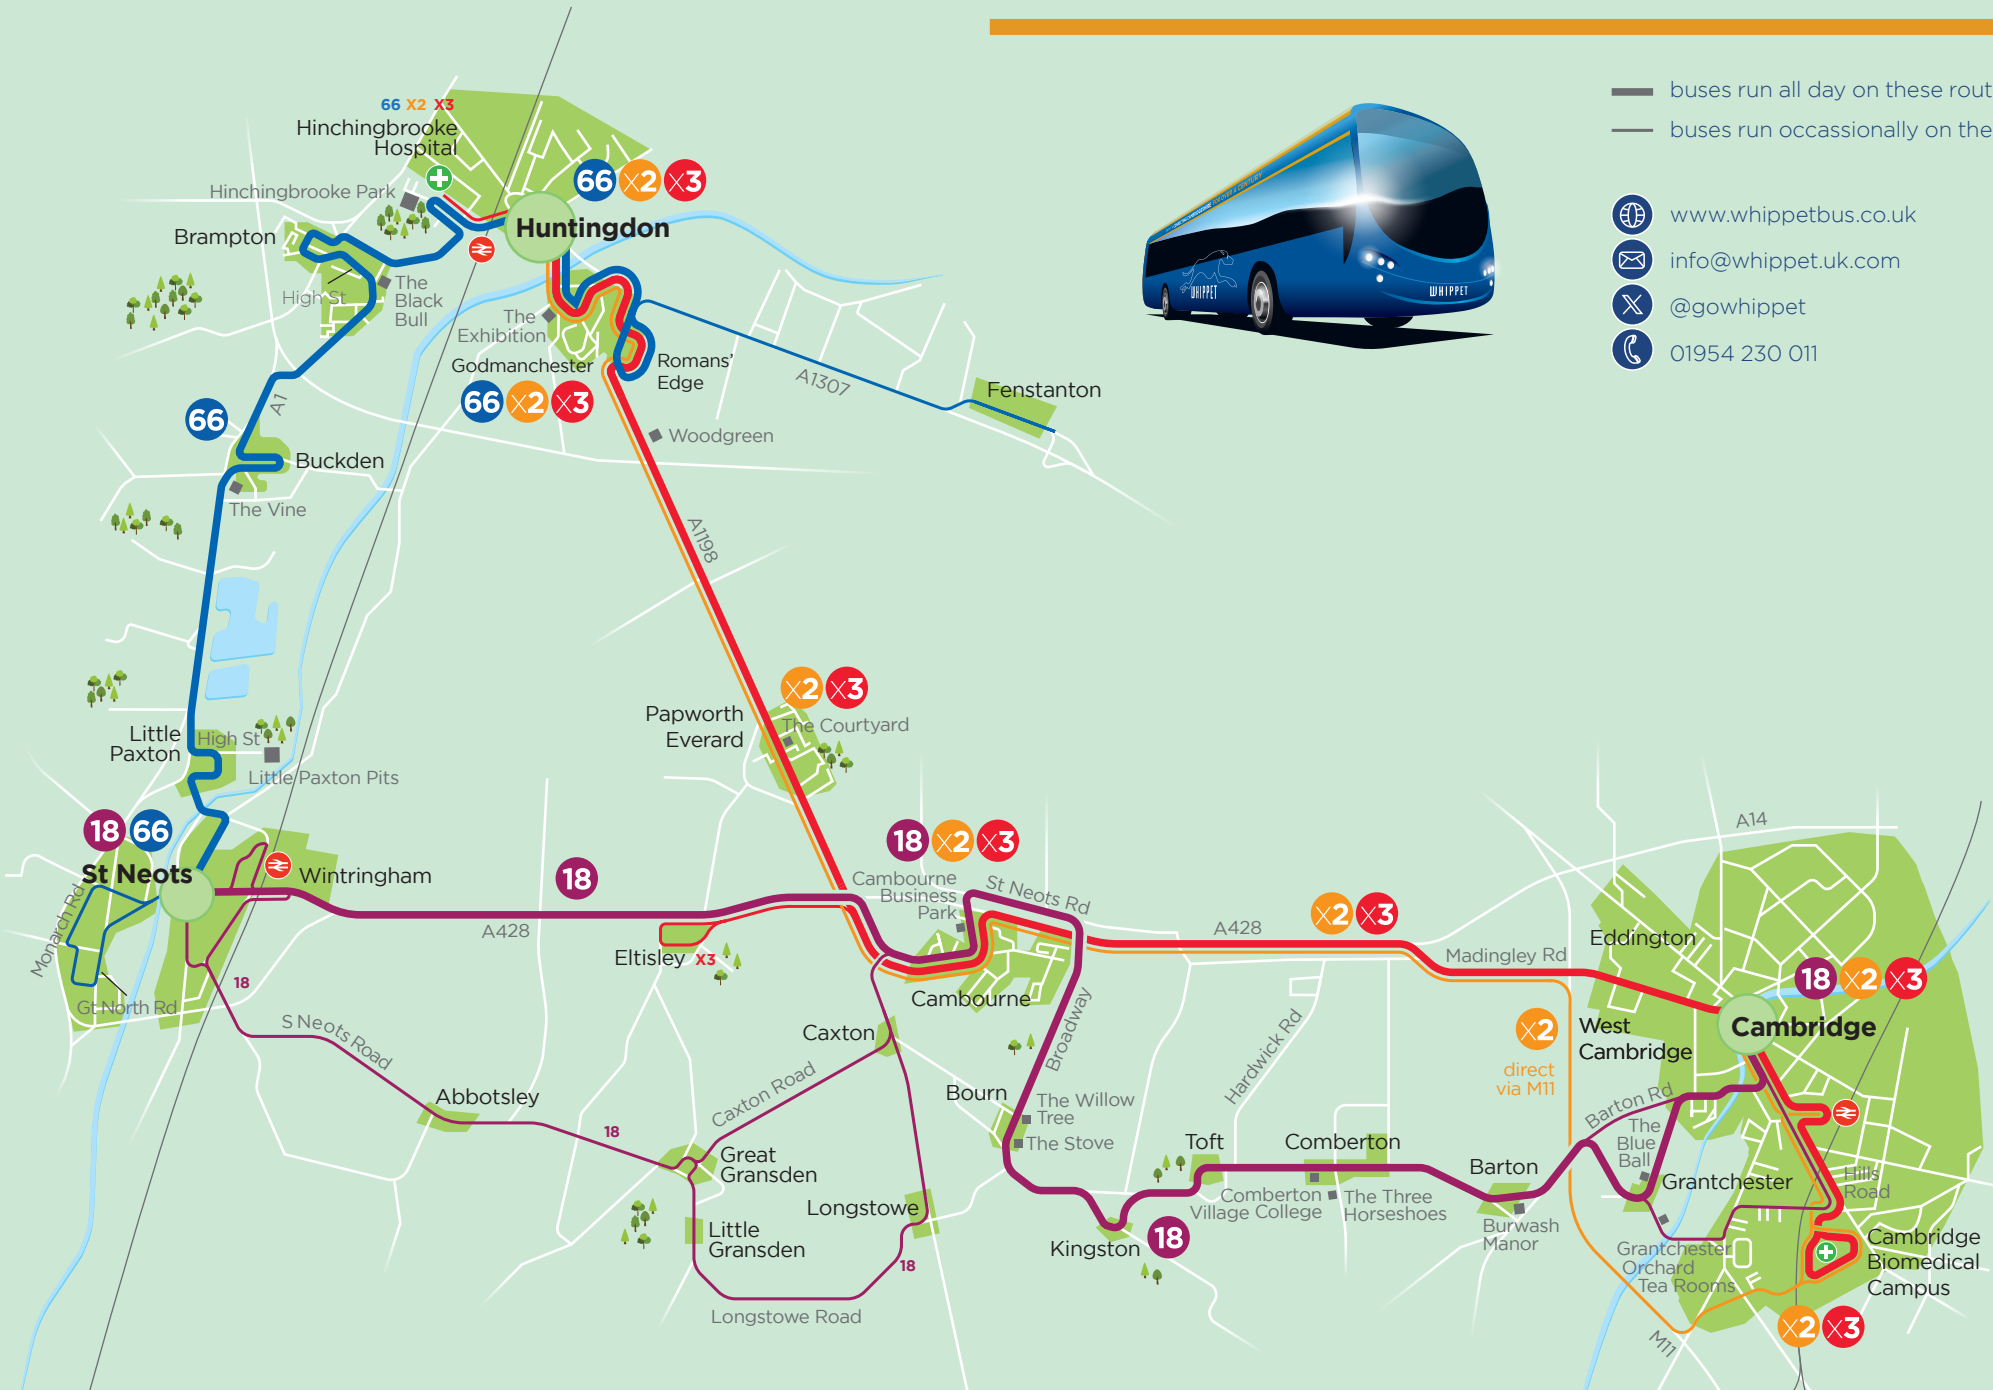

OUR NETWORK MAP

-  buses run all day on these routes
-  buses run occasionally on these routes

-  www.whippetbus.co.uk
-  info@whippet.uk.com
-  @gowhippet
-  01954 230 011