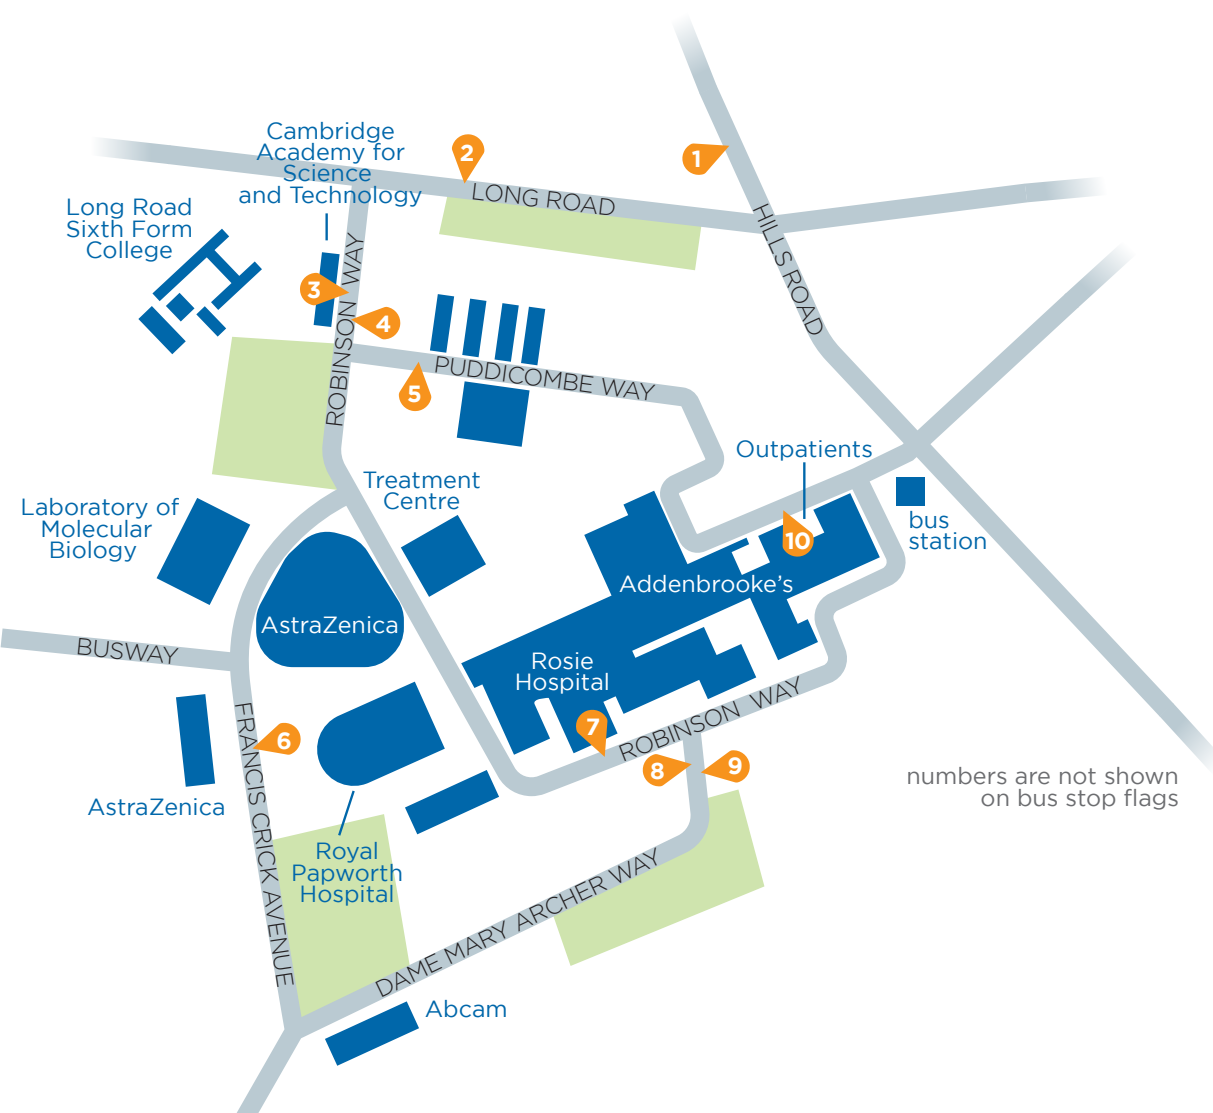

WHERE TO CATCH YOUR BUS AT CAMBRIDGE BIOMEDICAL CAMPUS

ⓧ2	towards Huntingdon	4 7 9
ⓧ2	towards Cambridge rail station	1 2 3 5 10 8
ⓧ3	towards Central Cambridge & Huntingdon	1 2 3 5 6 10
U1	towards Central Cambridge, Eddington & Girton (via Busway)	5 6 8 10
U2	towards Central Cambridge, Eddington & Girton (via Hills Road)	1 2 3 5 6 8 10