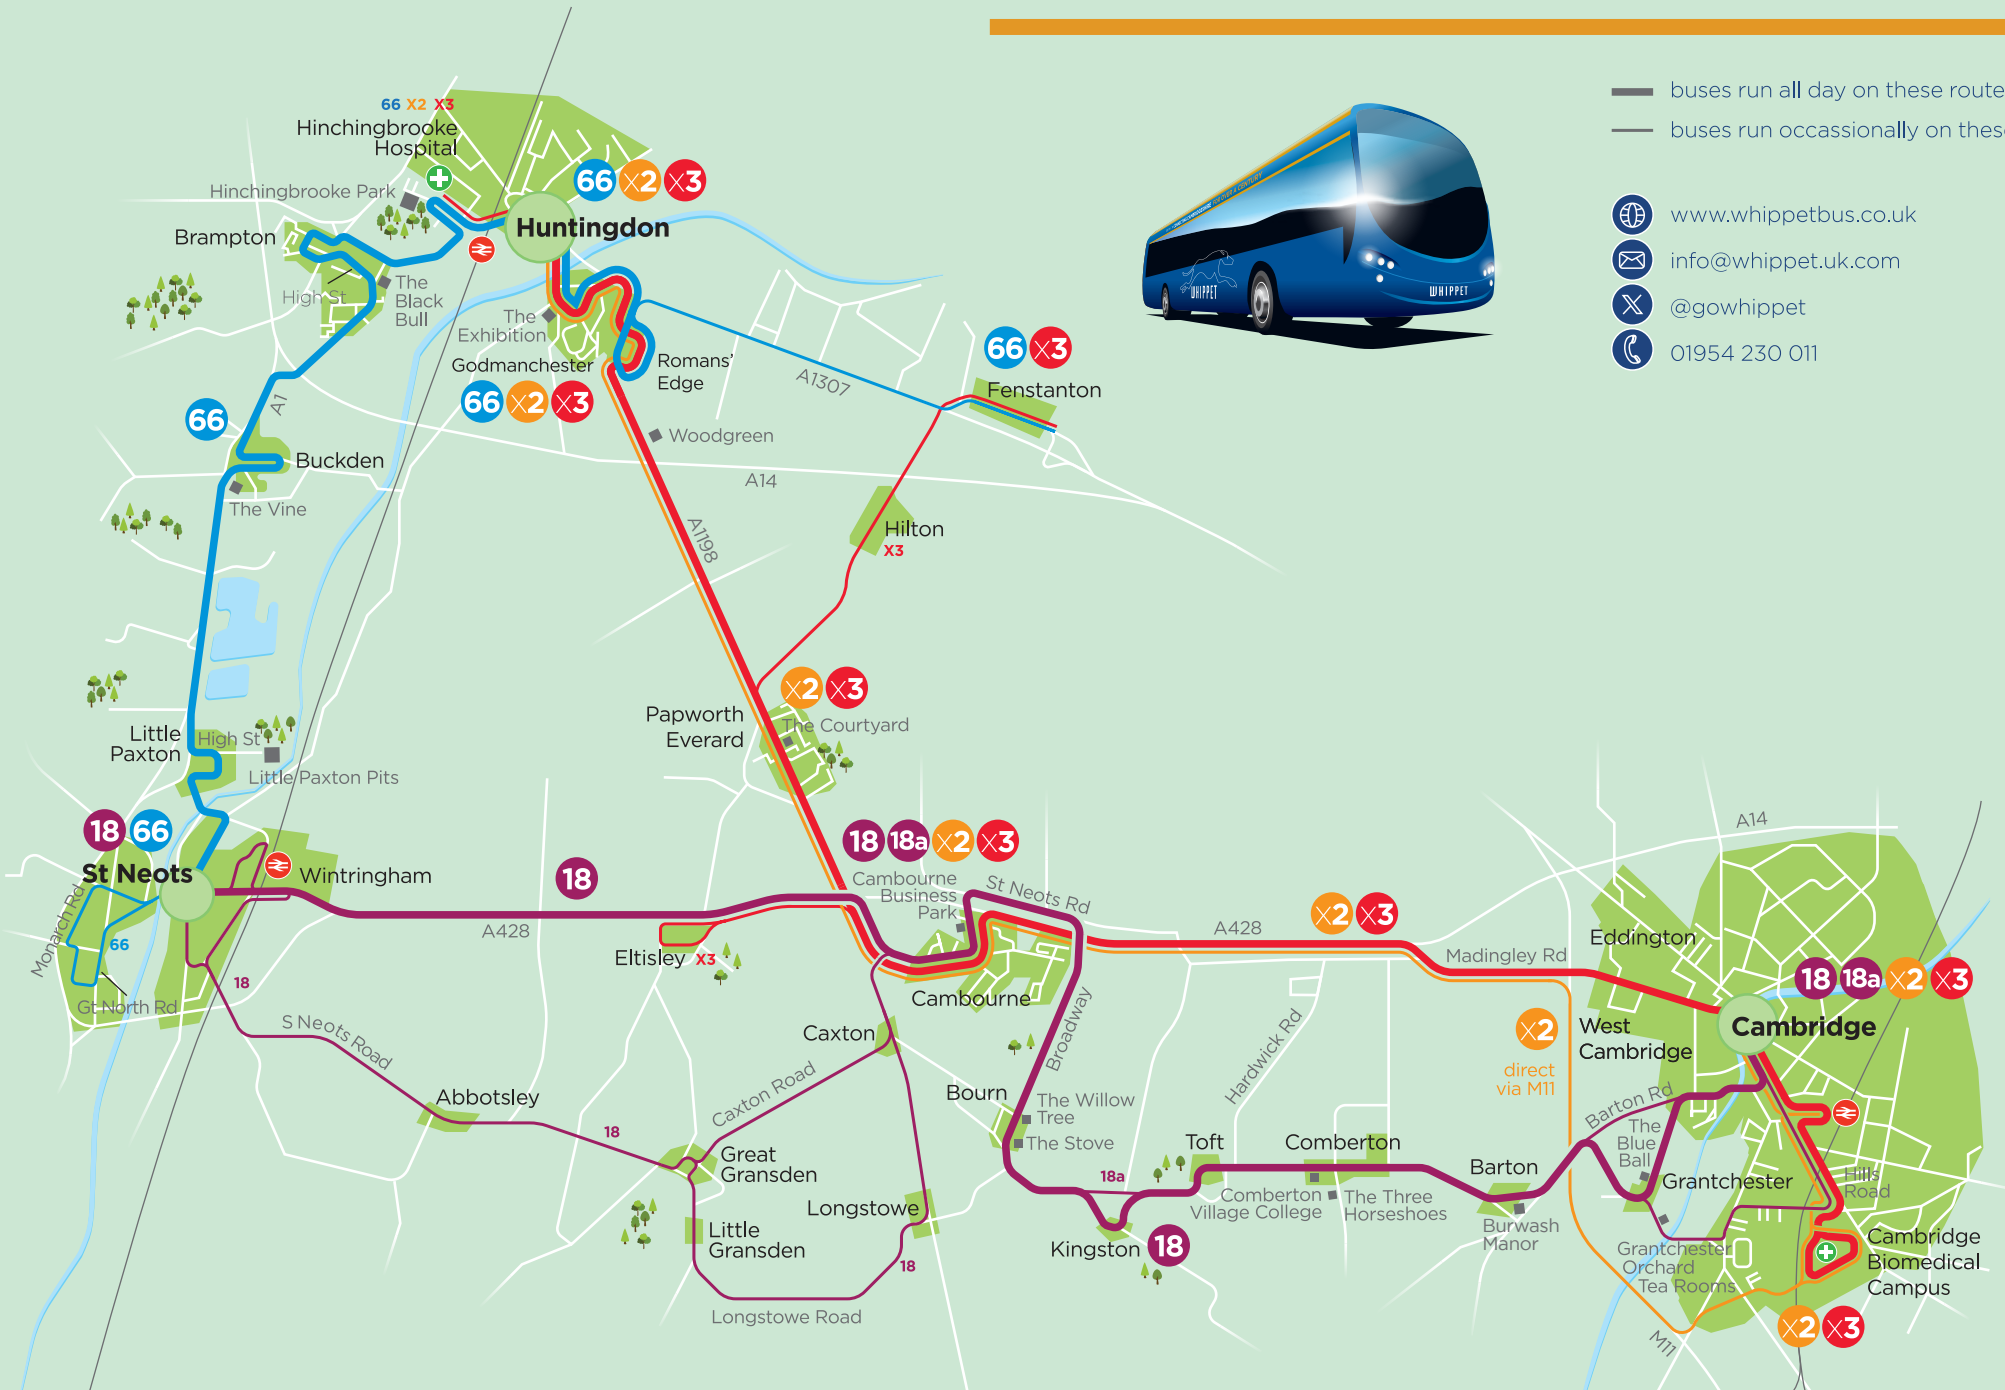

# OUR NETWORK MAP

-  buses run all day on these routes
-  buses run occasionally on these routes
-  [www.whippetbus.co.uk](http://www.whippetbus.co.uk)
-  [info@whippet.uk.com](mailto:info@whippet.uk.com)
-  @gowhippet
-  01954 230 011