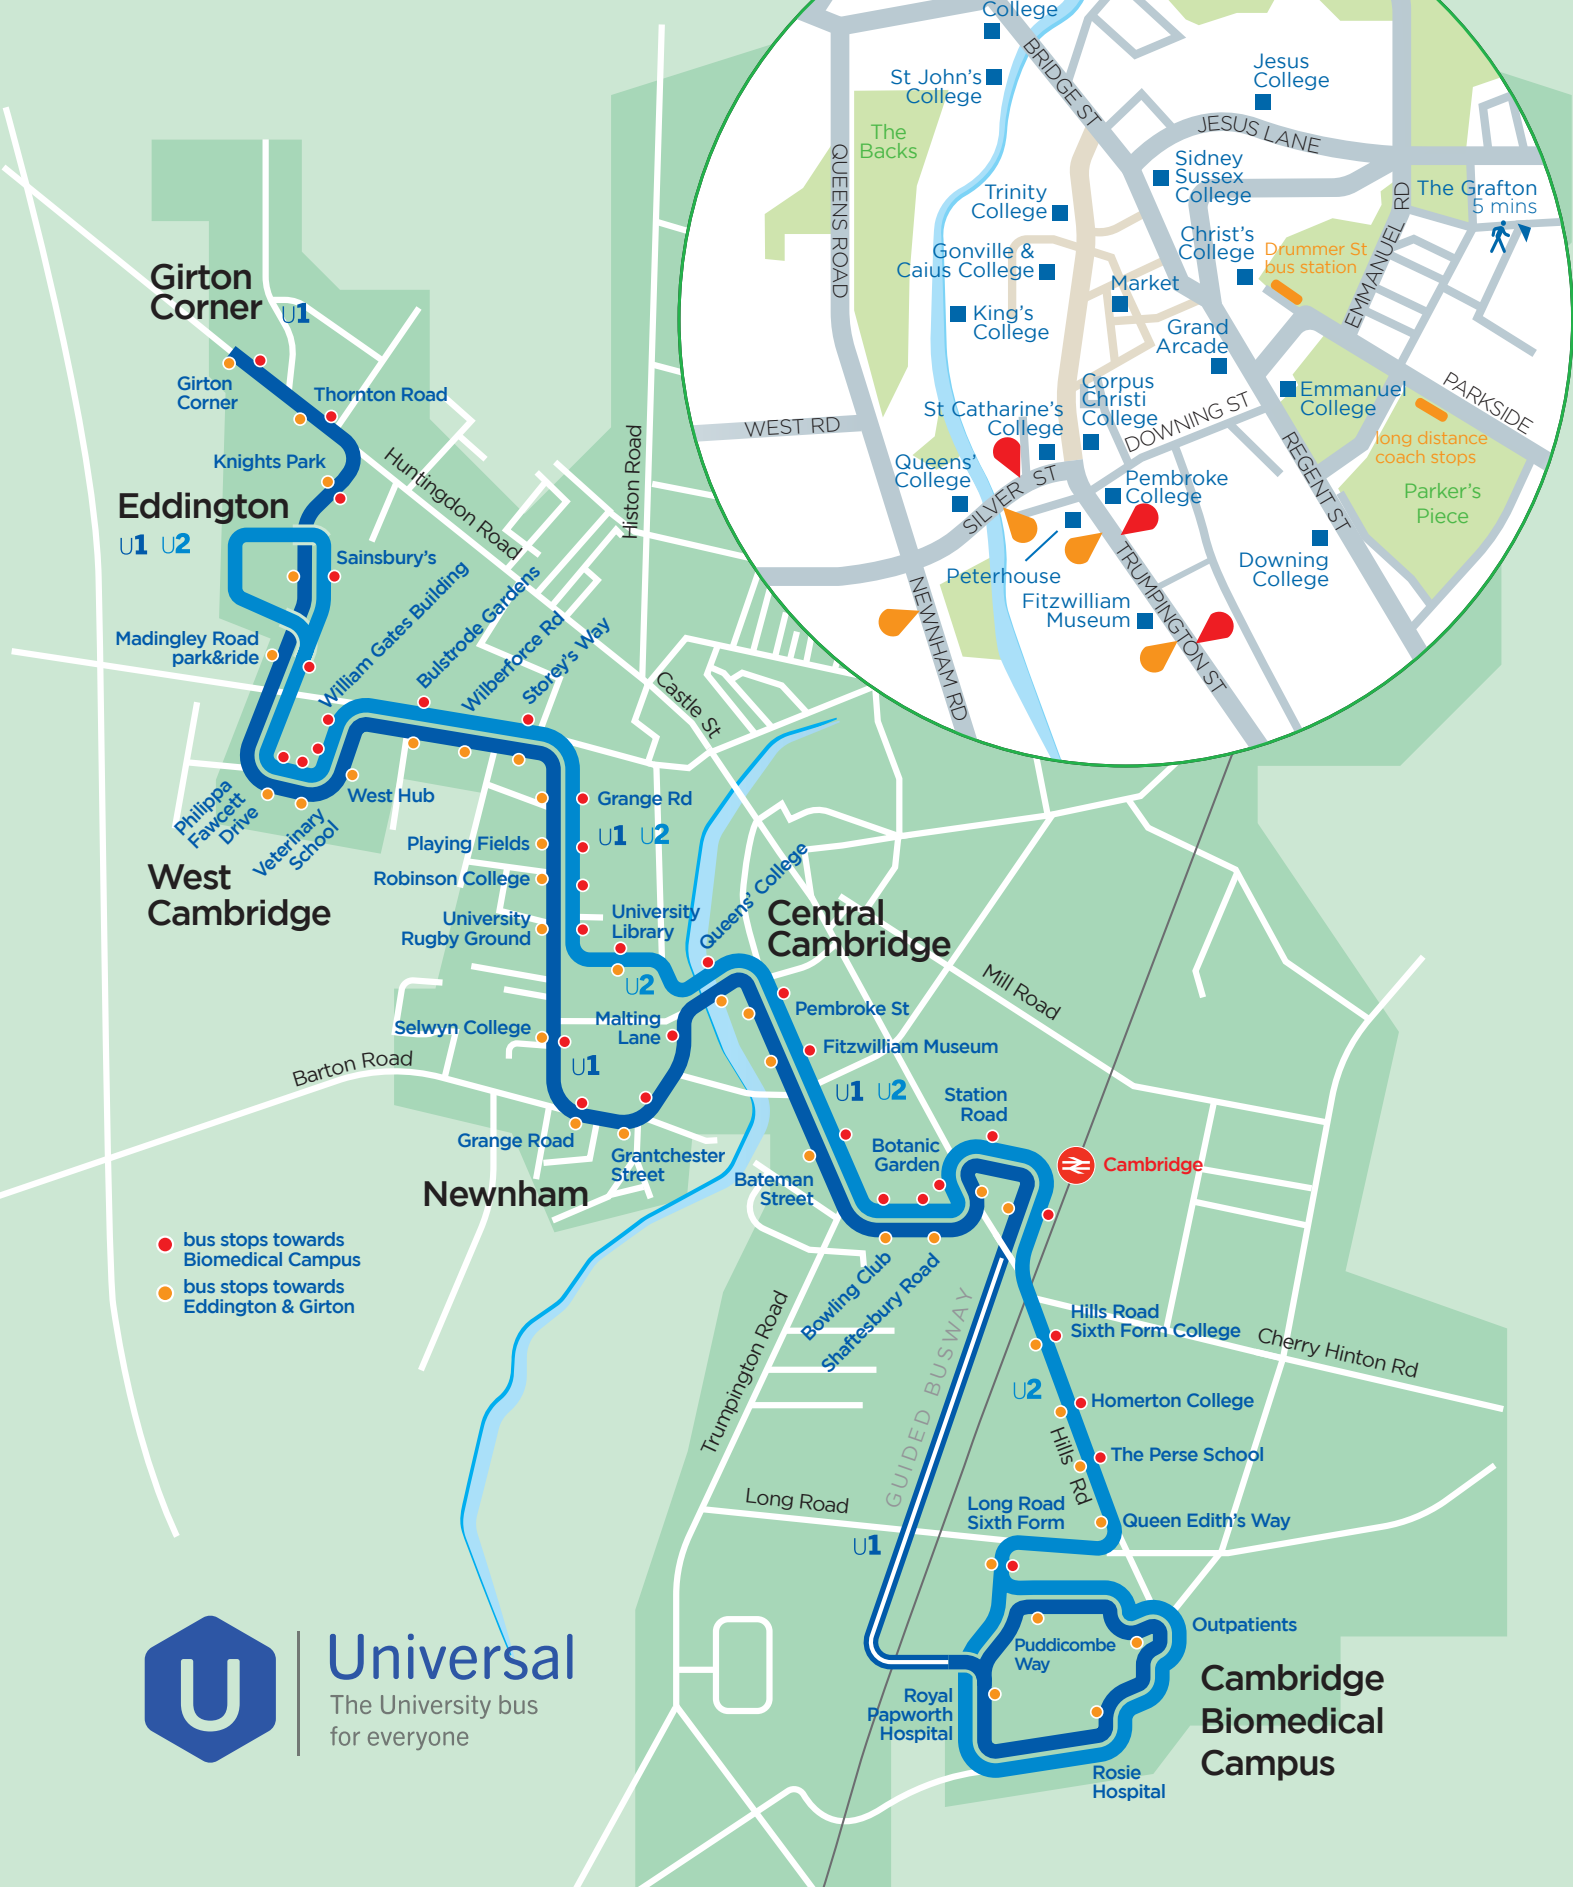

Central Cambridge

- bus stops towards Biomedical Campus
- bus stops towards Eddington & Girton

Universal
The University bus for everyone

Cambridge Biomedical Campus