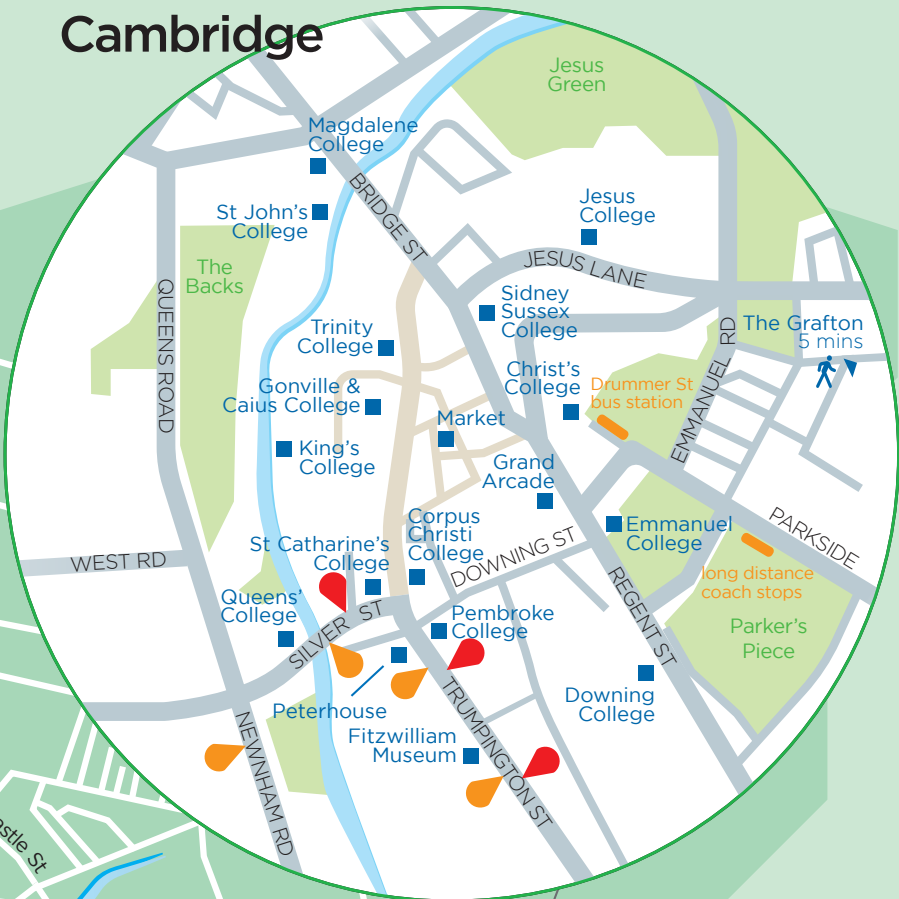

Central Cambridge

- bus stops towards Biomedical Campus
- bus stops towards Eddington & Girton

Universal
The University bus for everyone

Cambridge Biomedical Campus