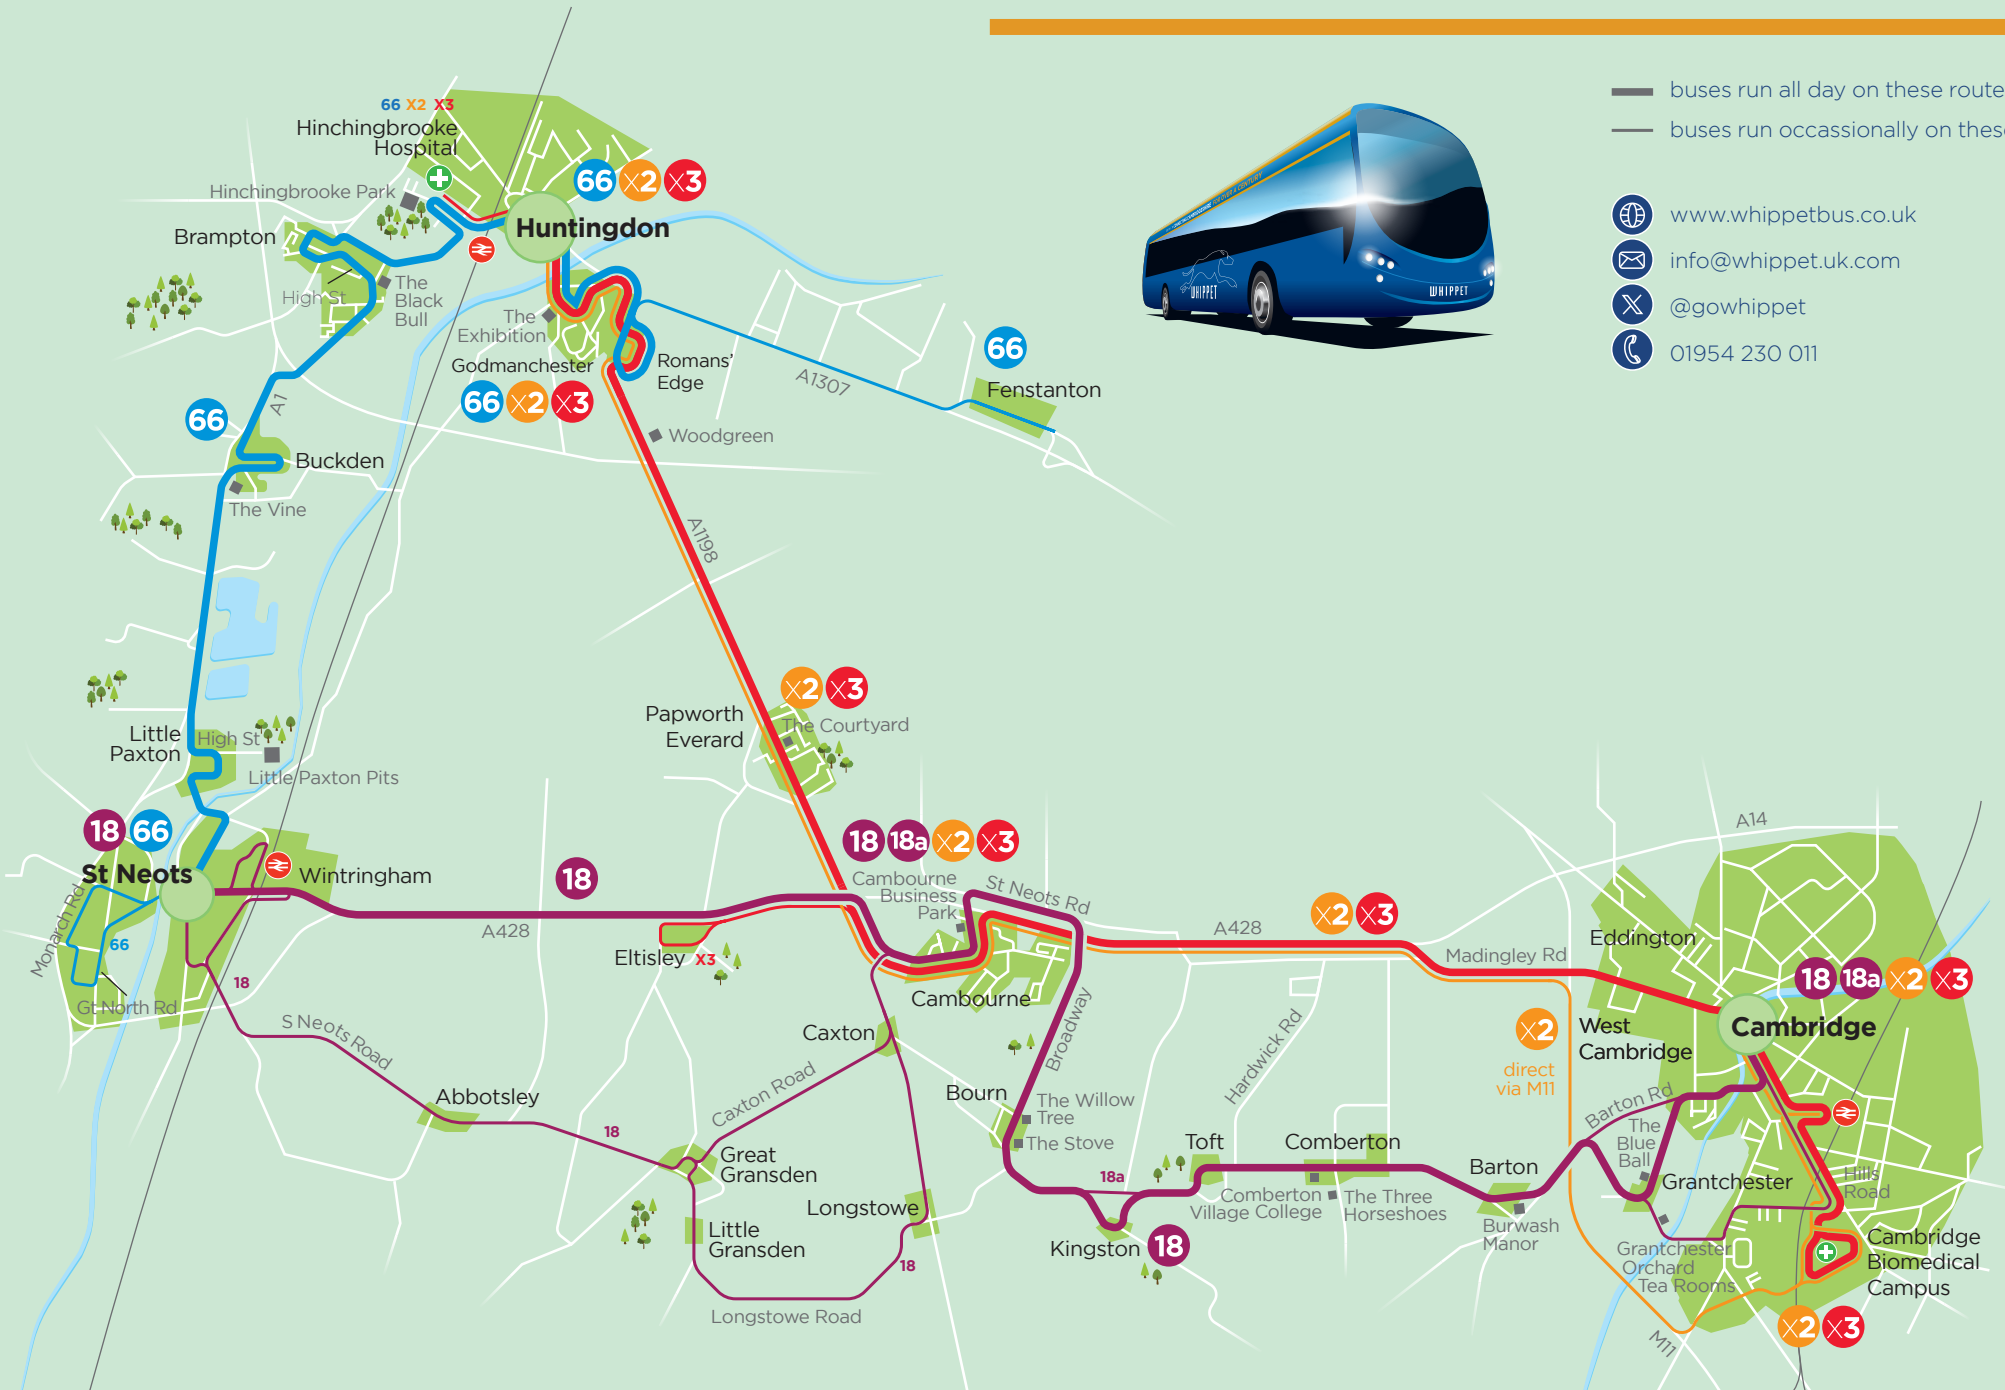

# OUR NETWORK MAP

-  buses run all day on these routes
-  buses run occasionally on these routes

-  [www.whippetbus.co.uk](http://www.whippetbus.co.uk)
-  [info@whippet.uk.com](mailto:info@whippet.uk.com)
-  @gowhippet
-  01954 230 011